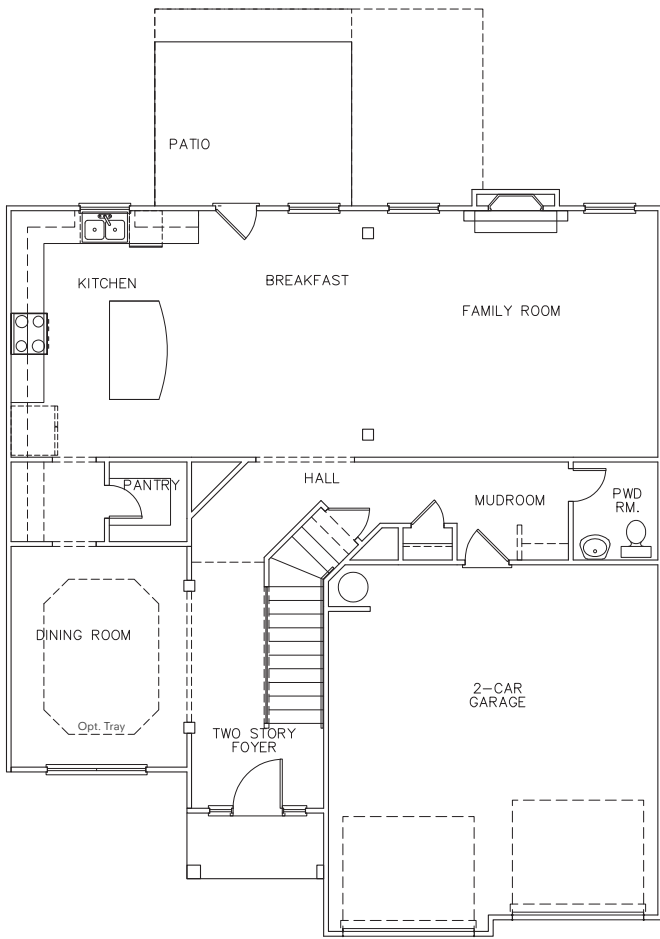

THE HERITAGE

Two-Story Home
 4 Bedrooms, 2.5 Baths
 Approx. 2,415 q. ft. heated

In continuous effort by Silverstone Communities to improve the quality of your home, we reserve the right to change features, prices, plans and specifications without notice. Dimensions and square feet are approximations only. Renderings are for marketing purposes only. Options, upgrades and their availability vary per community. See your onsite sales associate for additional information. © 2018 Silverstone Communities. Revised 4-18-18