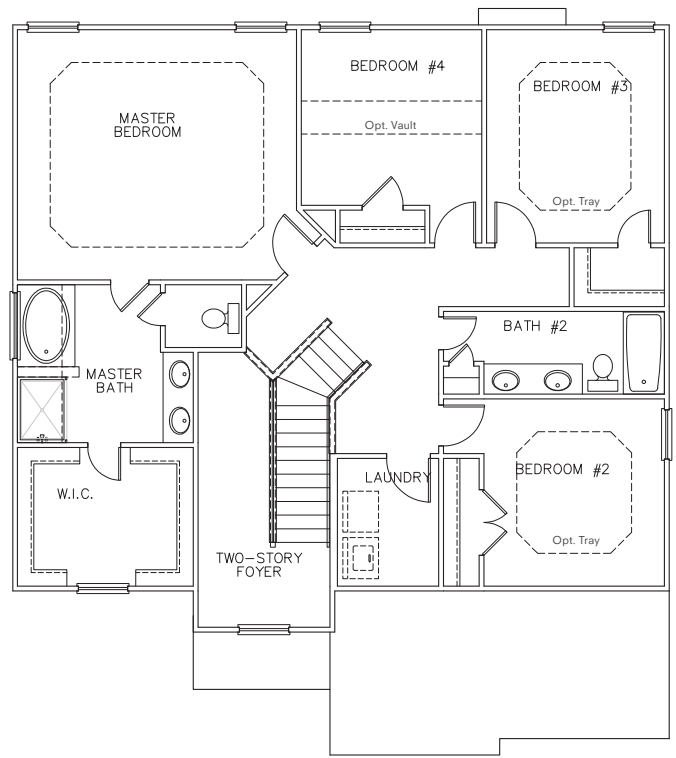

THE HERITAGE

Two-Story Home
 4 Bedrooms, 2.5 Baths
 Approx. 2,415 q. ft. heated

In continuous effort by Silverstone Communities to improve the quality of your home, we reserve the right to change features, prices, plans and specifications without notice. Dimensions and square feet are approximations only. Renderings are for marketing purposes only. Options, upgrades and their availability vary per community. See your onsite sales associate for additional information. © 2018 Silverstone Communities. Revised 4-18-18