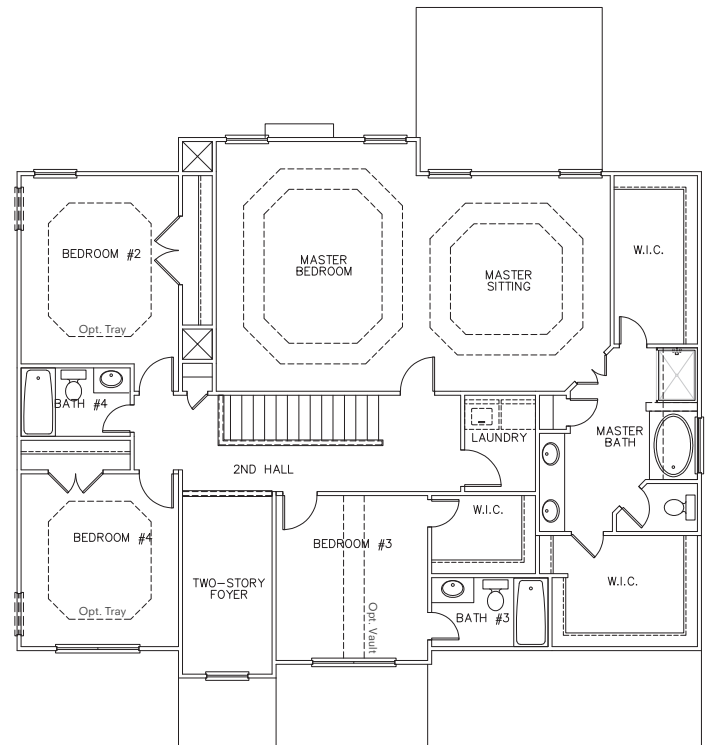

# THE RICHARDSON

Two-Story Home  
5 Bedrooms, 4 Baths  
Approx. 3,370 sq. ft. heated

Elevation B3

Elevation C4

First Floor

Second Floor

In continuous effort by Silverstone Communities to improve the quality of your home, we reserve the right to change features, prices, plans and specifications without notice. Dimensions and square feet are approximations only. Renderings are for marketing purposes only. See your onsite sales associate for additional information. © 2018 Silverstone Communities. Revised 7-09-17