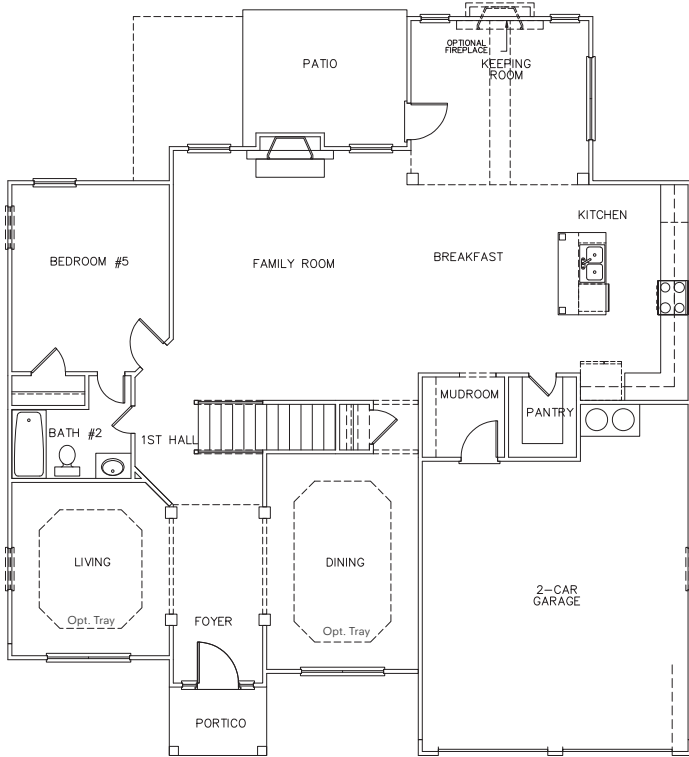

# THE RICHARDSON

Two-Story Home  
5 Bedrooms, 4 Baths  
Approx. 3,370 sq. ft. heated

Elevation B3

Elevation C4

First Floor

Second Floor

In continuous effort by Silverstone Communities to improve the quality of your home, we reserve the right to change features, prices, plans and specifications without notice. Dimensions and square feet are approximations only. Renderings are for marketing purposes only. See your onsite sales associate for additional information. © 2018 Silverstone Communities. Revised 7-09-17