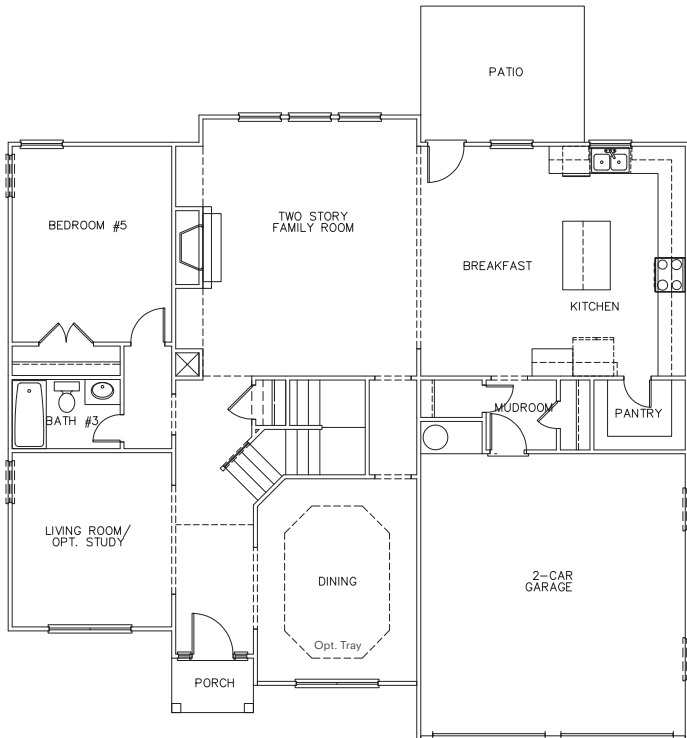

# THE RICHMOND

Two-Story Home  
5 Bedrooms, 3 Baths  
Approx. 3,150 sq. ft. heated

Elevation E3

First Floor

Second Floor

In continuous effort by Silverstone Communities to improve the quality of your home, we reserve the right to change features, prices, plans and specifications without notice. Dimensions and square feet are approximations only. Renderings are for marketing purposes only. See your onsite sales associate for additional information. © 2018 Silverstone Communities. Revised 5-18-17