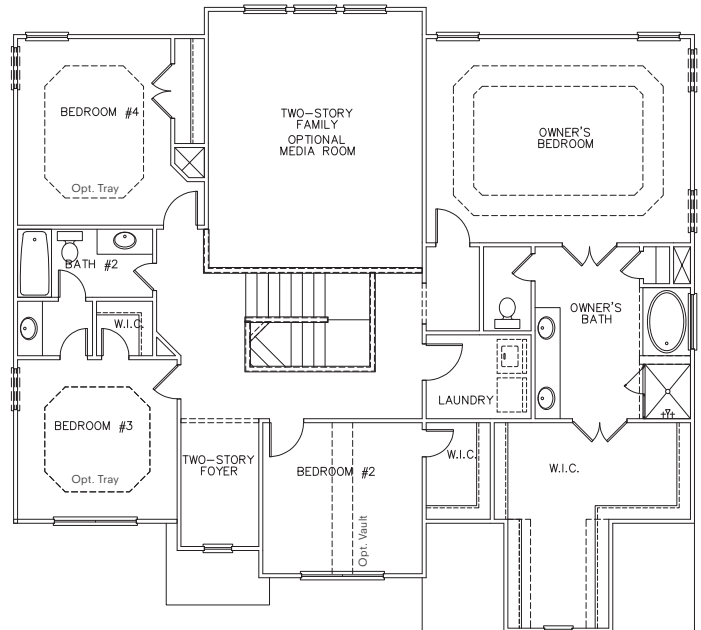

# THE RICHMOND

Two-Story Home  
5 Bedrooms, 3 Baths  
Approx. 3,150 sq. ft. heated

Elevation E3

First Floor

Second Floor

In continuous effort by Silverstone Communities to improve the quality of your home, we reserve the right to change features, prices, plans and specifications without notice. Dimensions and square feet are approximations only. Renderings are for marketing purposes only. See your onsite sales associate for additional information. © 2018 Silverstone Communities. Revised 5-18-17