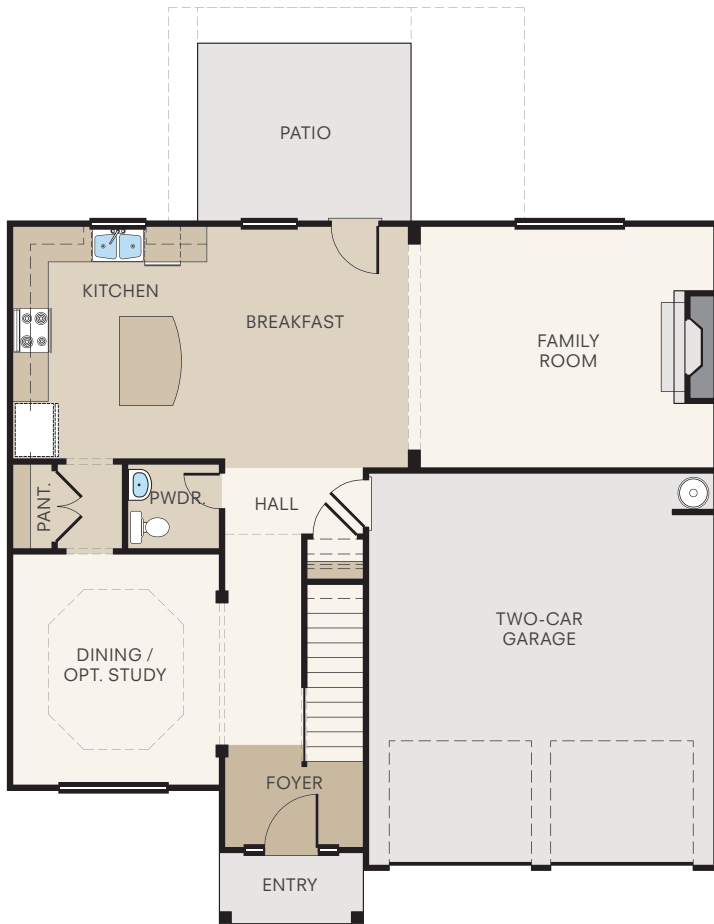

# THE YARMOUTH

Two-Story Home  
4 Bedrooms, 2.5 Baths  
Approx. 2,090 sq. ft. heated

In continuous effort by Silverstone Communities to improve the quality of your home, we reserve the right to change features, prices, plans and specifications without notice. Dimensions and square feet are approximations only. Renderings are for marketing purposes only. See your onsite sales associate for additional information. © 2018 Silverstone Communities. Revised 12-04-17