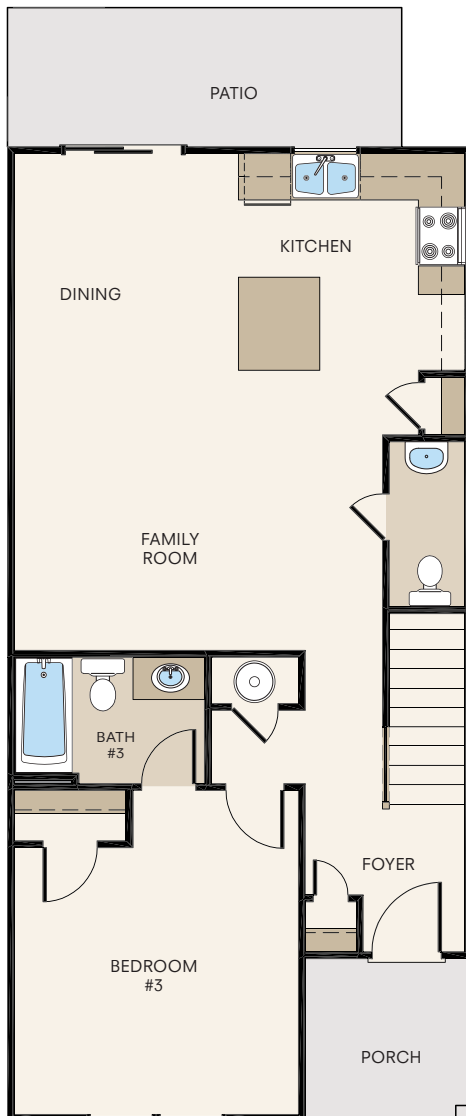

# THE WILLOW 3BR

Two-Story Home  
3 Bedrooms, 3 Baths  
Approx. 1,459 sq. ft. heated

First Floor

Second Floor

In continuous effort by Silverstone Communities to improve the quality of your home, we reserve the right to change features, prices, plans and specifications without notice. Dimensions and square feet are approximations only. Renderings are for marketing purposes only. See your onsite sales associate for additional information. © 2019 Silverstone Communities. Revised 2020 12-10