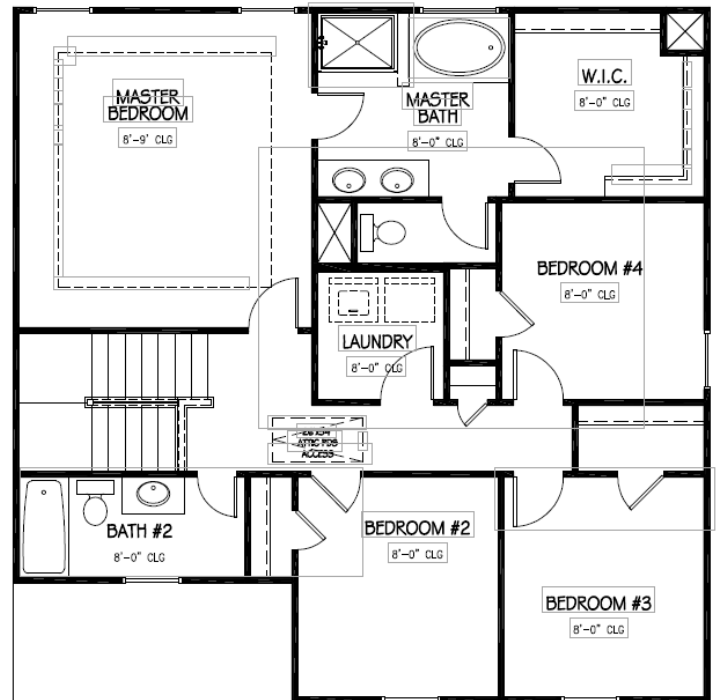

PEACHTREE BUILDING GROUP

PBGbuilt.com