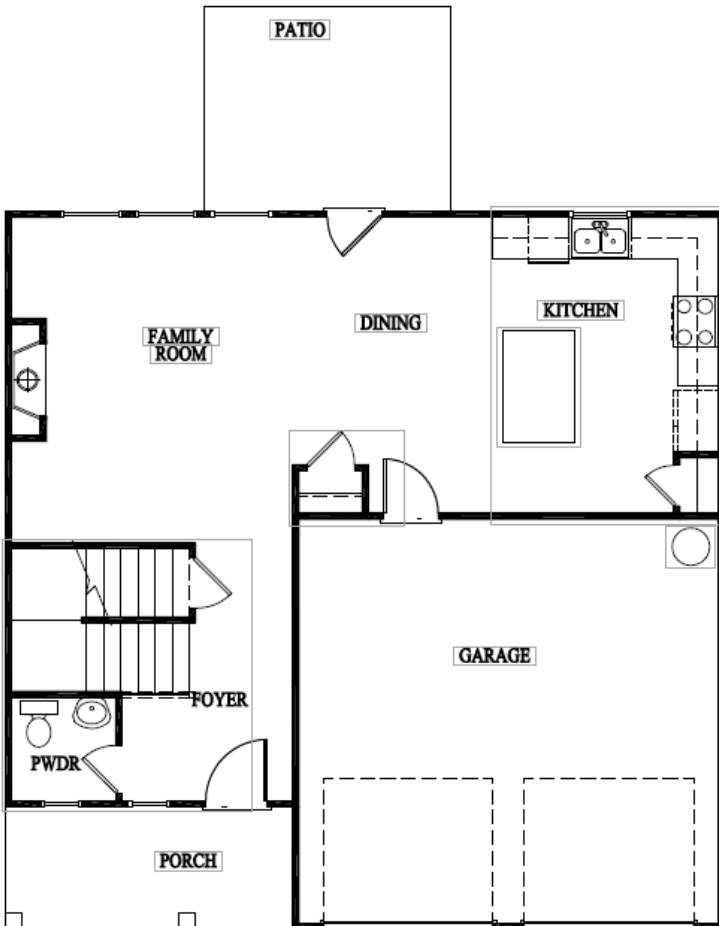

PEACHTREE BUILDING GROUP

PBGbuilt.com