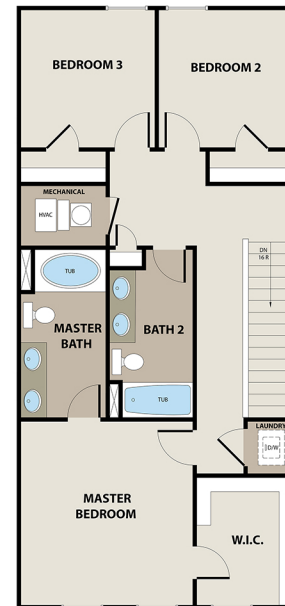

# THE AMARA

Two-Story Home  
3 Bedrooms, 2.5 Bathrooms  
Approx. 1384 sq. ft. heated

First Floor

Second Floor

Preliminary plan. Rendering is for illustration purposes only. All information is believed to be accurate, but is not warranted and is subject to change without notice. Sales and Marketing by Peachtree Building Group. Effective 2023-02-07