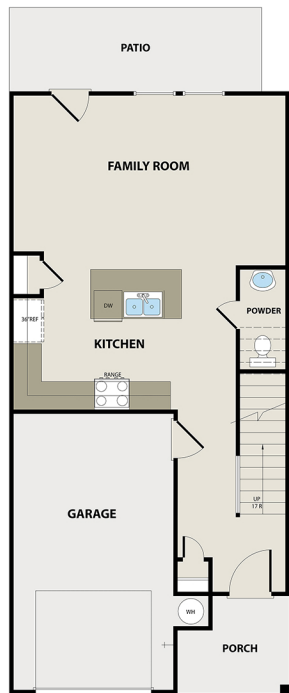

# THE AMARA

Two-Story Home  
3 Bedrooms, 2.5 Bathrooms  
Approx. 1384 sq. ft. heated

First Floor

Second Floor

Preliminary plan. Rendering is for illustration purposes only. All information is believed to be accurate, but is not warranted and is subject to change without notice. Sales and Marketing by Peachtree Building Group. Effective 2023-02-07