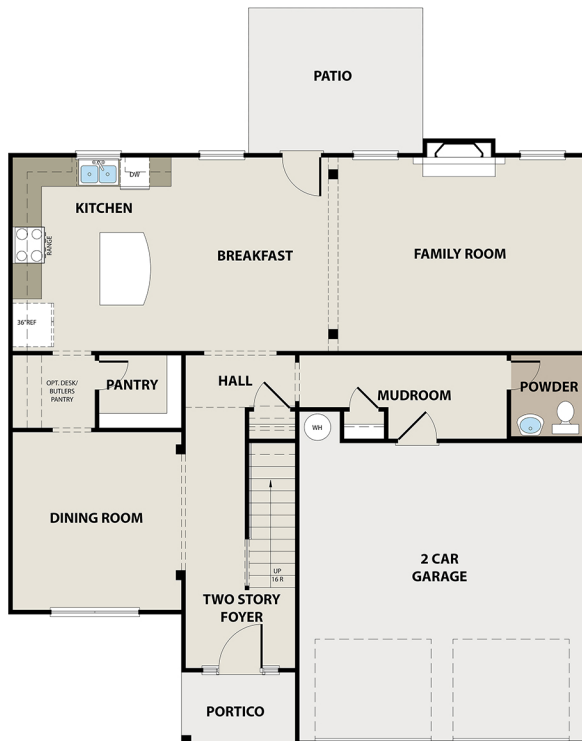

THE CHESNEY

Two-Story Home
4 Bedrooms, 2.5 Bathrooms
Approx. 2330 sq. ft. heated

First Floor

Second Floor

Preliminary plan. Rendering is for illustration purposes only. All information is believed to be accurate, but is not warranted and is subject to change without notice. Sales and Marketing by Peachtree Building Group. Effective 2023-05-17