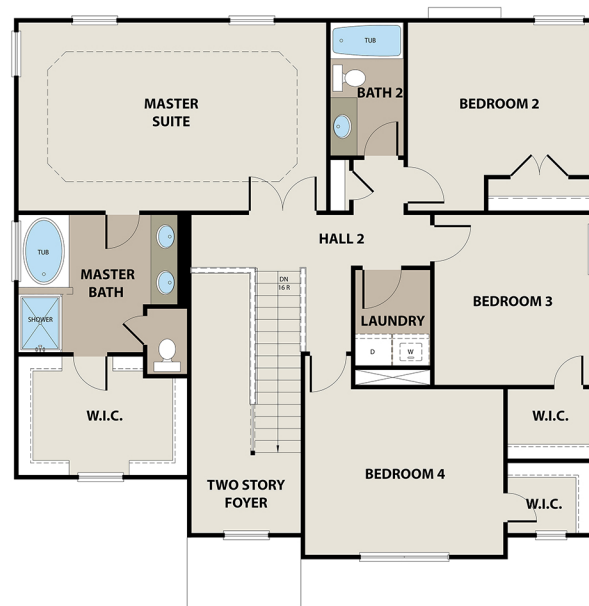

THE CHESNEY

Two-Story Home
4 Bedrooms, 2.5 Bathrooms
Approx. 2330 sq. ft. heated

First Floor

Second Floor

Preliminary plan. Rendering is for illustration purposes only. All information is believed to be accurate, but is not warranted and is subject to change without notice. Sales and Marketing by Peachtree Building Group. Effective 2023-05-17