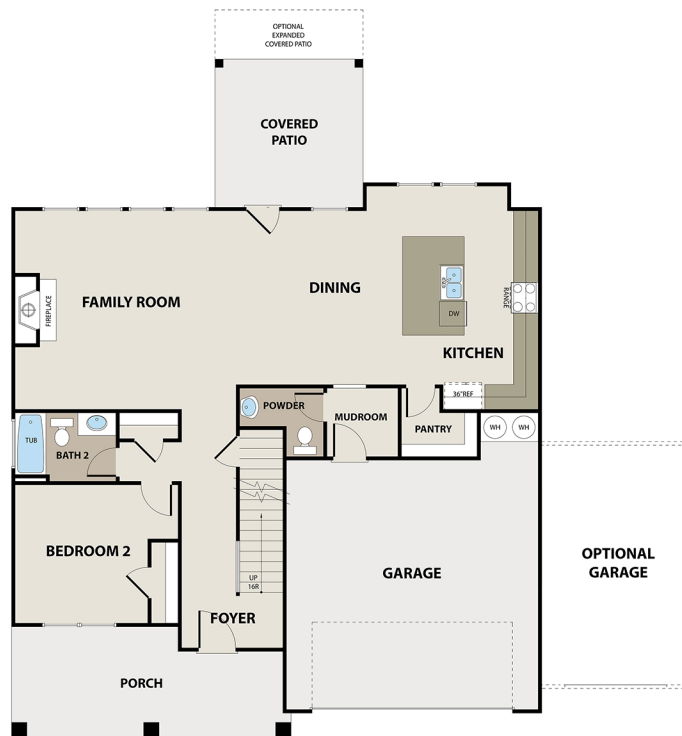

THE FAIRFIELD

Two-Story Home
4 Bedrooms, 3 1/2 Bathrooms
Approx. 2344 sq. ft. heated

First Floor

Second Floor

Preliminary plan. Rendering is for illustration purposes only. All information is believed to be accurate, but is not warranted and is subject to change without notice. Sales and Marketing by Peachtree Building Group. Effective 2023-01-31