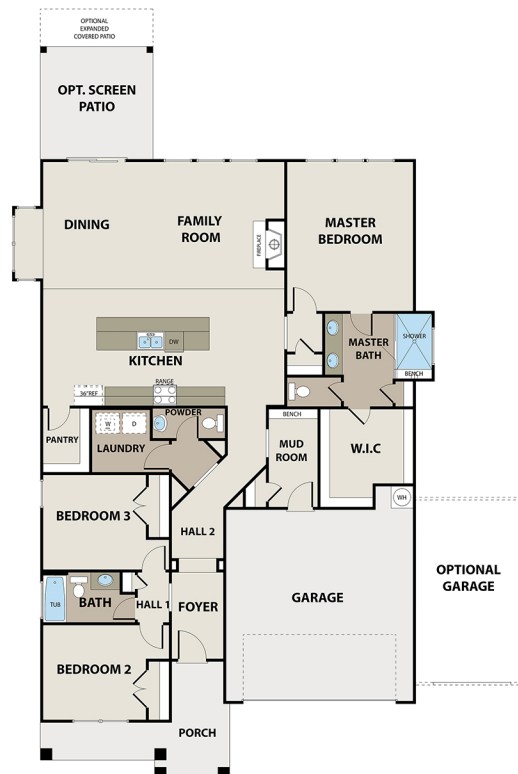

THE FRANKLIN

Single-Story Home
3 Bedrooms, 2 1/2 Bathrooms
Approx. 1933 sq. ft. heated

Preliminary plan. Rendering is for illustration purposes only. All information is believed to be accurate, but is not warranted and is subject to change without notice. Sales and Marketing by Peachtree Building Group. Effective 2023-01-31