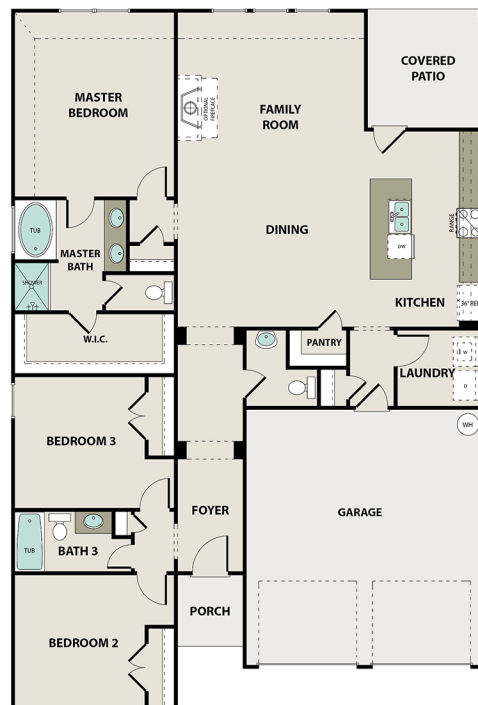

THE WESTWIND

Two-Story Home
3 Bedrooms, 2 1/2 Bathrooms
Approx. 1683 sq. ft. heated

First Floor

Preliminary plan. Rendering is for illustration purposes only. All information is believed to be accurate, but is not warranted and is subject to change without notice. Sales and Marketing by Silverstone Realty. Effective 2022-07-03