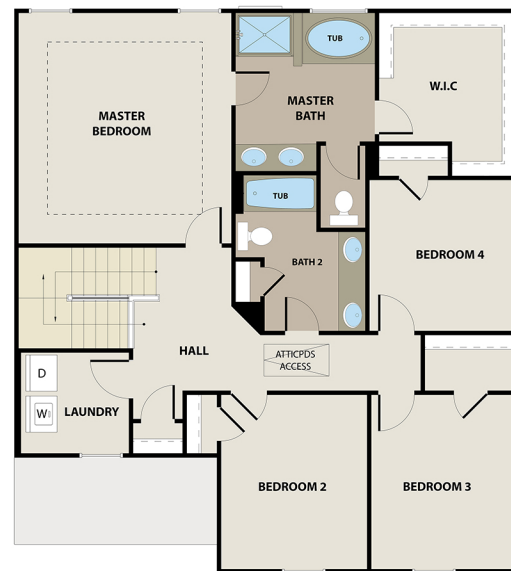

THE OAKVILLE

Two-Story Home
4 Bedrooms, 2.5 Bathrooms
Approx. 2008 sq. ft. heated

First Floor

Second Floor

Preliminary plan. Rendering is for illustration purposes only. All information is believed to be accurate, but is not warranted and is subject to change without notice. Sales and Marketing by Peachtree Building Group. Effective 2023-11-23