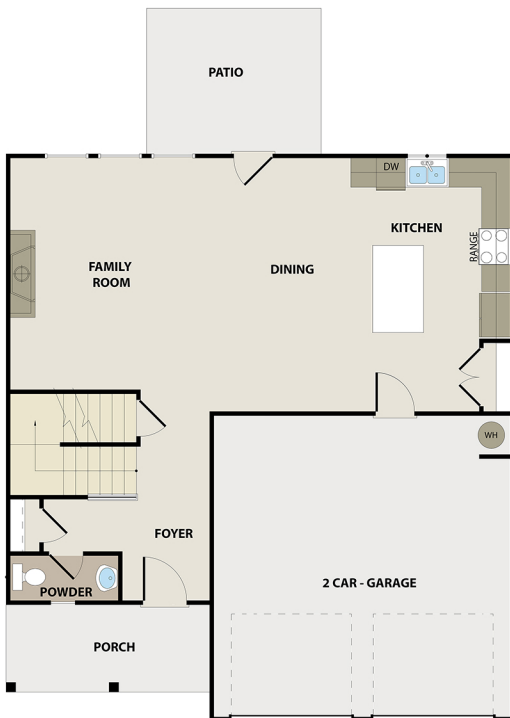

THE OAKVILLE

Two-Story Home
4 Bedrooms, 2.5 Bathrooms
Approx. 2008 sq. ft. heated

First Floor

Second Floor

Preliminary plan. Rendering is for illustration purposes only. All information is believed to be accurate, but is not warranted and is subject to change without notice. Sales and Marketing by Peachtree Building Group. Effective 2023-11-23